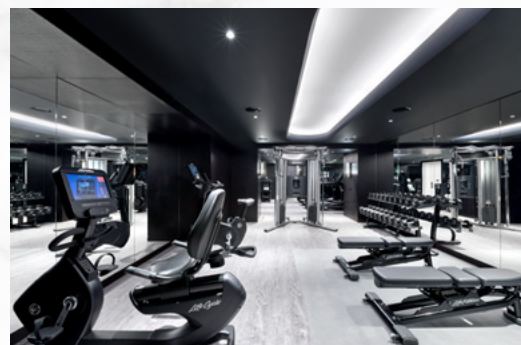

Monthly
Membership Benefits

250 €

3 Months
Membership Benefits

600 €

6 Months
Membership Benefits

1050 €

12 Months
Membership Benefits

1800 €

Access to all SPA areas

Personal Locker

10% discount on treatments

Access to all SPA areas

Personal Locker

10% discount on treatments

10% discount on SPA retail

Complimentary Valet Parking

Complimentary ESPA gift bag

Access to all SPA areas

Personal Locker

10% discount on treatments

10% discount on SPA retail

1 Complimentary 60 min. massage

One lunch or dinner, totaling 25K HUF

Complimentary Valet Parking

Complimentary ESPA gift bag

Access to all SPA areas

Personal Locker

30% discount on treatments

10% discount on SPA retail

2 Complimentary 60 min. massages

2 lunches or dinners, 25K HUF each

Complimentary Valet Parking

Complimentary ESPA gift bag

Membership prices are valid until 1 June, 2024.

Membership starts with the full payment covering the membership period and is subject to the terms specified in the mutually signed membership contract.

Matild Palace, a Luxury Collection Hotel, Budapest

Váci utca 36., 1056 Budapest, Hungary

T +36 1 550 5020 | matildpalace.com