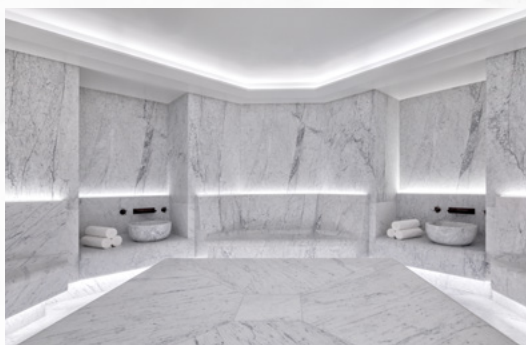

Monthly
Membership Benefits

250 €

3 Months
Membership Benefits

600 €

6 Months
Membership Benefits

1050 €

12 Months
Membership Benefits

1800 €

Access to all SPA areas

Personal Locker

10% discount on treatments

Access to all SPA areas

Personal Locker

10% discount on treatments

10% discount on SPA retail

Complimentary Valet Parking

Complimentary ESPA gift bag

Access to all SPA areas

Personal Locker

10% discount on treatments

10% discount on SPA retail

1 Complimentary 60 min. massage

One lunch or dinner, totaling 25K HUF

Complimentary Valet Parking

Complimentary ESPA gift bag

Access to all SPA areas

Personal Locker

30% discount on treatments

10% discount on SPA retail

2 Complimentary 60 min. massages

2 lunches or dinners, 25K HUF each

Complimentary Valet Parking

Complimentary ESPA gift bag

Membership prices are valid until 1 June, 2024.

Membership starts with the full payment covering the membership period and is subject to the terms specified in the mutually signed membership contract.

Matild Palace, a Luxury Collection Hotel, Budapest

Váci utca 36., 1056 Budapest, Hungary

T +36 1 550 5020 | matildpalace.com